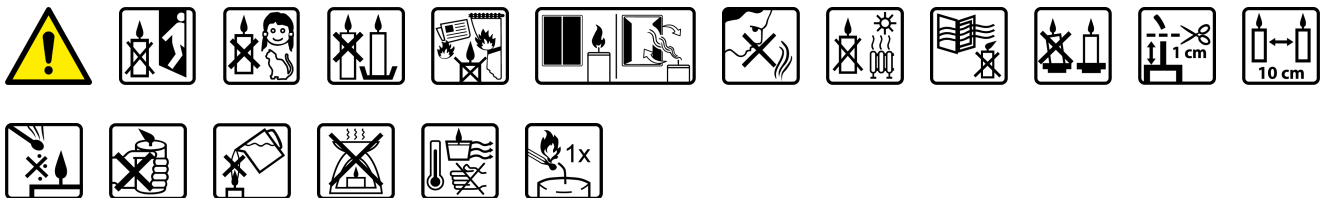

P15-18-346

DESCRIPTION:

Small candles filled with aromatic, colorful wax in packs of 18. Allow you to dispense fragrance in the room by lighting one or several candles at the same time.

PARAMETERS:

Fragrance:	Gingerbread
Colour:	Brown
Burning time:	~4 h
Weight:	11 g
Diameter:	ø3.9 cm
Height:	1.5 cm
Packaging:	18
Collective packaging:	6
Number of packages on the layer:	54
Number of layers per pallet:	7
Amount of pieces on EUR palette:	2268 a'18
Amount of collective packagings on EUR palette:	378
Dimensions/Weight of packaging:	180x130x125 mm / 1,5 kg ±10%
EAN:	5906927052502
EAN for collective packaging:	5906927052601
EAN per pallet:	5906927928845

PICTOGRAMS

CERTIFICATES