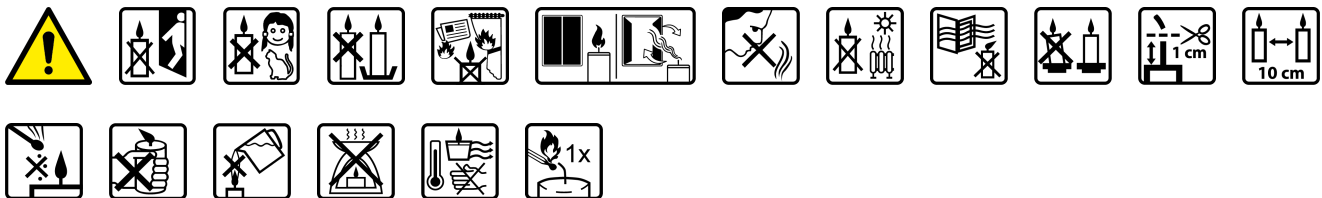

P15-18-363

DESCRIPTION:

Small candles filled with aromatic, colorful wax in packs of 18. Allow you to dispense fragrance in the room by lighting one or several candles at the same time.

PARAMETERS:

Fragrance:	Self care SPA
Colour:	Blue
Burning time:	~4 h
Weight:	11 g
Diameter:	ø3.9 cm
Height:	1.5 cm
Packaging:	18
Collective packaging:	6
Number of packages on the layer:	54
Number of layers per pallet:	7
Amount of pieces on EUR palette:	2268 a'18
Amount of collective packagings on EUR palette:	378
Dimensions/Weight of packaging:	180x130x125 mm / 1,5 kg ±10%
EAN:	5906927052618
EAN for collective packaging:	5906927052625
EAN per pallet:	5906927928852

PICTOGRAMS

CERTIFICATES