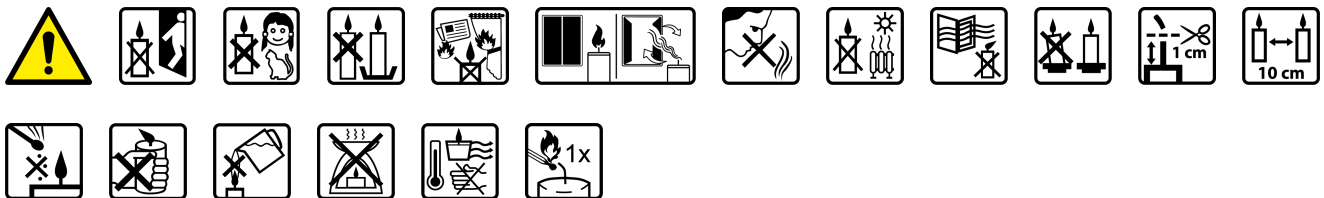

P15-18-363

DESCRIPTION:

Small candles filled with aromatic, colorful wax in packs of 18. Allow you to dispense fragrance in the room by lighting one or several candles at the same time.

PARAMETERS:

Fragrance:	Self care SPA
Colour:	Blue
Burning time:	~4 h
Weight:	11 g
Diameter:	ø3.9 cm
Height:	1.5 cm
Packaging:	18
Collective packaging:	6
Number of packages on the layer:	54
Number of layers per pallet:	7
Amount of pieces on EUR palette:	2268 a'18
Amount of collective packagings on EUR palette:	378
Dimensions/Weight of packaging:	180x130x125 mm / 1,5 kg ±10%
EAN:	5906927052618
EAN for collective packaging:	5906927052625
EAN per pallet:	5906927928852

PICTOGRAMS

CERTIFICATES